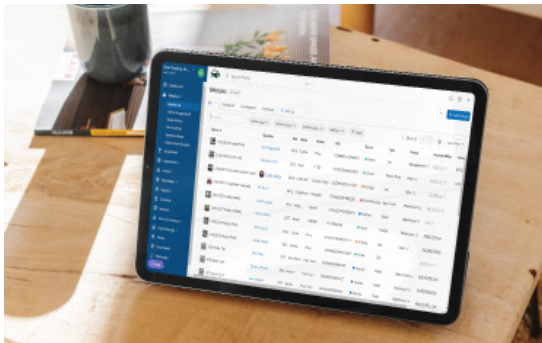

**RAZOR
TRACKING**

 **Fleetio**

OPTIMIZE EVERY DETAIL ABOUT YOUR VEHICLE

Our integration with Fleetio enables preventive vehicle maintenance scheduling and lifecycle management for Razor Tracking customers.

TRACK & COORDINATE EQUIPMENT & VEHICLES

- Real-Time Tracking
- Inspections
- Safety Scorecard
- Dispatching & Routing
- Engine Diagnostics
- Automated Reports
- Mileage Tracking
- Optimized Routing
- Geofencing
- Alerts & Notifications
- ELD Services
- Historical Reports

TRACKING DEVICES

- Plug & Play Installation
- Variable Ping Rates
- Asset Tracking
- Solar Hybrid
- Wired

DASH CAMERAS

- Real-Time Event Alerts
- Real-Time Video
- Turn-Key Vehicle Monitoring
- Improve Driver Safety
- Visual and Audio Alerts