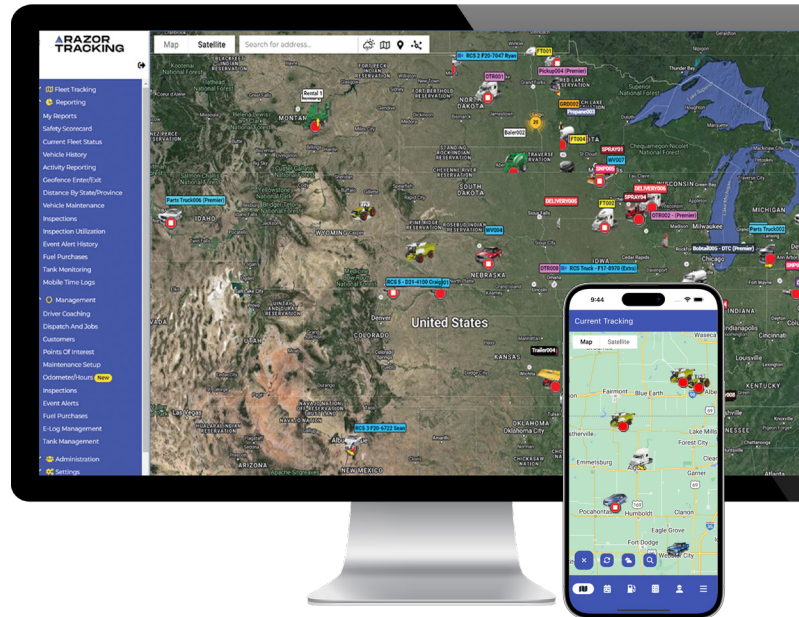

**CLAAS** has partnered with **Razor Tracking** to develop an **integrated system** that would allow customers' equipment and tracked assets to be **viewed together** in either the Razor Tracking and CLAAS connect platforms.

**CLAAS RECOMMENDED TO REMOTELY MONITOR SUPPORT VEHICLES**

**Razor Tracking Benefits & Features**

- Real-Time Tracking
- Inspections
- Safety Scorecard
- Dispatching & Routing
- Fleetio Integrated
- Engine Diagnostics
- Monitor Maintenance
- Dash Cameras
- AI Dash Cameras
- Job Scheduling
- Automated Reporting
- File Sharing
- ELD Services
- Mileage Tracking
- Optimized Routing
- Historical Reports
- Messaging
- Geofencing
- Points of Interest
- Alerts & Notifications
- Free Training & Support